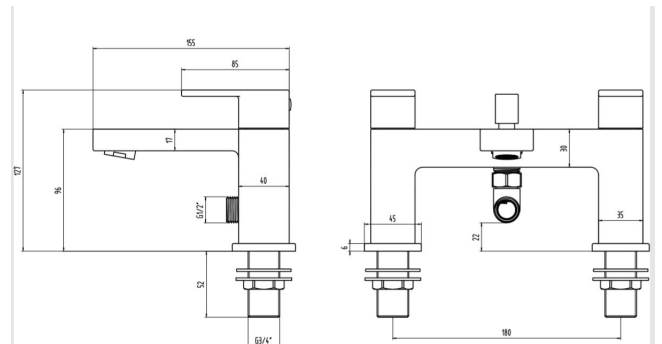

Highlife Fife Chrome Bath Shower Mixer

12525

FEATURES

- Twin Lever handle for easy control of desired water flow and temperature
- Hot and Cold 1/4 Turn Ceramic Disc's for long lasting smooth operation
- Shower Handset and Hose fittings Included
- Suitable for 2 tap hole deck mount
- UK Standard fitting - 3/4" BSP

TECHNICAL DRAWING

COLOUR/FINISH

Chrome

SPECIFICATIONS

Width	225
Height	127
Depth	160
Product Range	Fife
Material	Brass

FLOW RATES

Pressure (Bar)	0.5	1.0	2.0	3.0	4.0	5.0
Flow (L/Min)	7.8	1-8	15.1	18.5	-	-

Visit [Plumb2u](https://www.plumb2u.com)