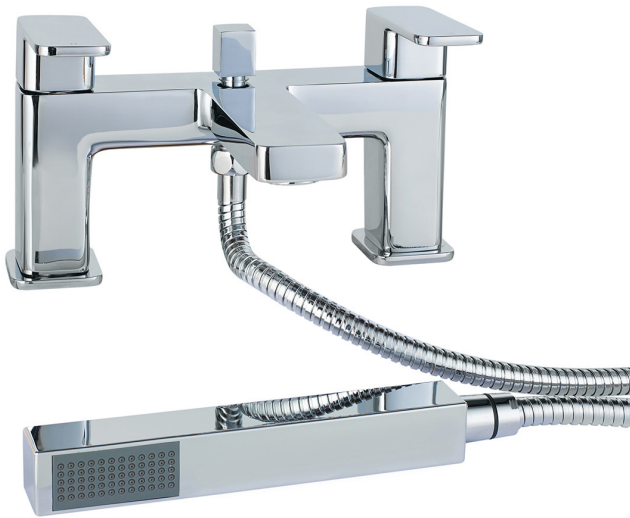

Highlife Fife Chrome Bath Shower Mixer

12525

FEATURES

- Twin Lever handle for easy control of desired water flow and temperature
- Hot and Cold 1/4 Turn Ceramic Disc's for long lasting smooth operation
- Shower Handset and Hose fittings Included
- Suitable for 2 tap hole deck mount
- UK Standard fitting - 3/4" BSP

TECHNICAL DRAWING

COLOUR/FINISH

Chrome

SPECIFICATIONS

Width	225
Height	127
Depth	160
Product Range	Fife
Material	Brass

FLOW RATES

Pressure (Bar)	0.5	1.0	2.0	3.0	4.0	5.0
Flow (L/Min)	7.8	1-8	15.1	18.5	-	-

Visit [Plumb2u](https://www.plumb2u.com)